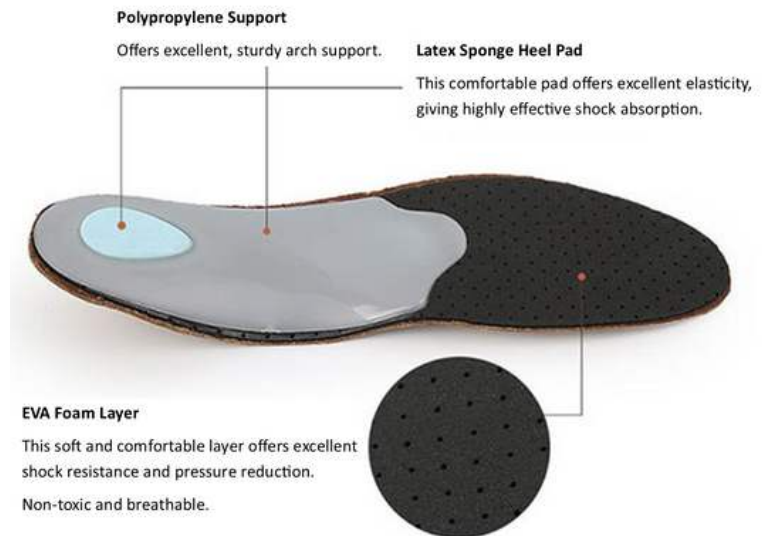

PRIMO 1 Leather Orthotic Insole

These light, comfortable and breathable leather orthotic insoles are designed to treat and offer relief from a wide range of common foot pain problems. Reduces metatarsal pressure, and reduce strain on Achilles' tendon.

EXCELLENT ARCH SUPPORT:

ORDER CODE:PRIMO 1

- Tanned leather top cover, breathable and hygienic
- Latex rubber heel pad offers excellent shock absorption and cushioning
- Metatarsal pad-supports the metatarsal arch and helps redistribute weight from the ball of the foot
- High arch support helps to reduce overpronation
- Supports a high arch
- Redistributes foot pressures
- Reduces strain on Achilles' tendon
- Improves posture and stability

SIZE RANGE:

EU SIZE RANGE	35-36	37-38	39-40	41-42	43-44	45-46
UK SIZE RANGE	2.5-3.5	4-5	6-6.5	7-8	9-10	10.5-11

KEY FEATURES:

- Wipe Clean with a Damp Cloth**
- Arch Support**
- Heel Support**
- Shock Absorption**
- Sweat-Absorption & Deodorisation**